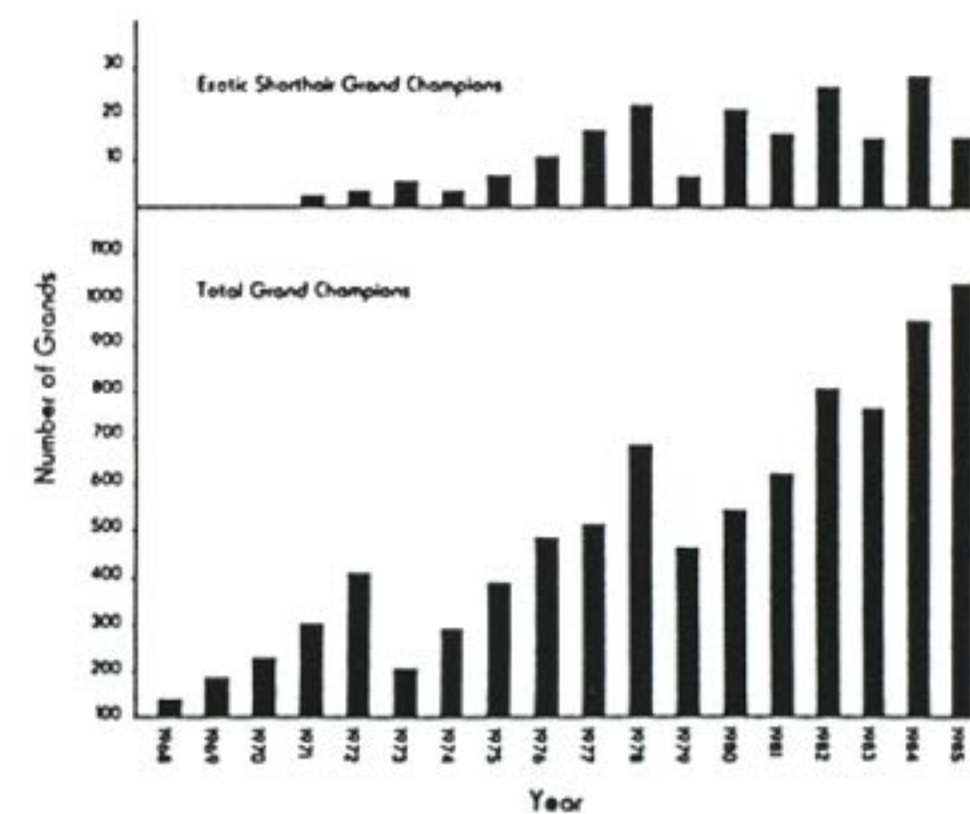

2nd Best ESH GRC Rulor's Cadillac Blue Male
Br/Ow: Ruth D. Norris

The Grande Finale

The first Exotic Shorthairs graded in 1971. Between then and now, the number of Exotic grands has increased steadily from three (3) in 1971 to twenty-seven (27) in 1982 and 1984. (Fig. 4, and Table 1) The annual percentage of CFA grands has increased only slightly over the years, with a small peak in 1980, when the number of Exotic grands reached 3.6% (Table 1). The dip in the total count of grands in 1973 and again in 1979 (Fig. 4) is due to the increase of grand points required: from 100 to 150 in 1973, and from 150 to 200 in 1979. Between these years, the total number of grands has risen steadily to a high of 1039 in 1985. Only fifteen Exotic Shorthairs graded during the 1984/85 season. This was the lowest percentage (1.4%) since 1971 and 1972. Between 1974 and 1984, 3048 Exotic Shorthairs have been registered with CFA. This is an average of 305 cats per year (110 males and 195 females). [Earlier counts were partly unobtainable, and partly incorrect.] During the same period of time, 176 (or 6%) of all registered Exotic Shorthairs graded. It is impossible for me to compare these figures with other breeds. But, I think six out of one hundred is a very good average!

The color distribution among the Grand Champions is interesting. There are five major groups:

1. 78 Dilutes 39.8% (34 Bl; 24 Bl-Cr; 10 Cr; 6 CrT; 4 Bl(P)T)
2. 66 Dense 33.7% (25 Blk; 15 Tort; 17 Rd(Mc)T; 6 Br(Mc)T; 3 Rd)
3. 30 Shaded /Smokes 15.3% (11 Blk Sm; 9 Sh Si; 3 Ca(Mc)T; 2 Chin; 4 Si(P)T; 1 Sm T)
4. 13 Piebald 6.6% (5 Bi; 4 T&W; 2 Bl-Cr&W; 2 Cal)
5. 9 Whites 4.6% (7 CEW; 1 BEW; 1 OEW)